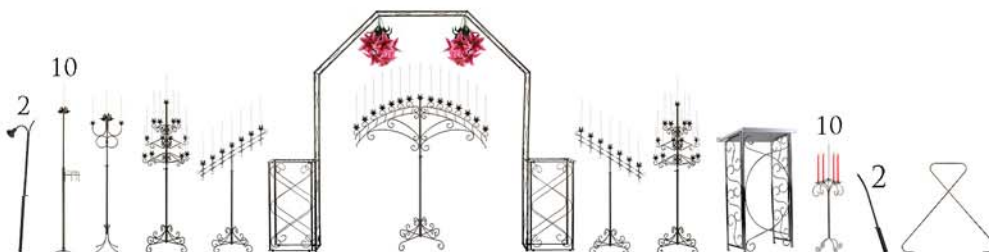

PKG-ST-2
TRADITIONAL PACKAGE - COMPLETE
$3499 (SAVE OVER $500)

INCLUDES:
ONE FC-15FA
TWO FC-7AD
TWO FC-13TRCO
ONE WA-80 ARCH W/COLUMNS
ONE UC-3DO UNITY
ONE RS PODIUM
TEN TC-5 TABLETOPS
TEN AC-1QU AISLES
TWO CL-16U
TWO CL-40T
ONE AR AISLE ROLLER