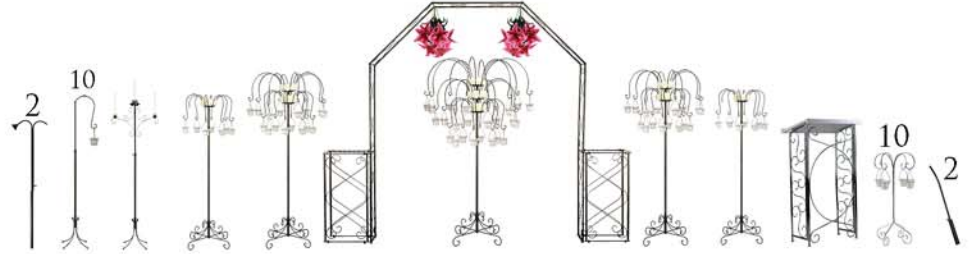

INCLUDES:
ONE FC-15FA-TD
TWO FC-7FA-TD
TWO FC-13TRCO-TD
ONE WA-55CO
(ARCH, EXTENDER & COLUMNS)
ONE UC-3-TD UNITY
ONE RS PODIUM

PKG-TD-1

TEARDROP PACKAGE - BASIC
\$1999 (SAVE OVER \$300)

INCLUDES:
ONE FC-15FA
TWO FC-7AD
TWO FC-13TRCO
ONE WA-55CO
(ARCH, EXTENDER & COLUMNS)
ONE UC-3DO UNITY
ONE RS PODIUM

PKG-ST-1

TRADITIONAL PACKAGE - BASIC
\$1999 (SAVE OVER \$300)

KOCH ORIGINALS

SINCE 1873

COMMERCIAL GRADE WEDDING EQUIPMENT

800.457.3757
KOCHORIGINALS.COM

WEDDING PACKAGES - COMPLETE
(GLASS INCLUDED; CANDLES & FLOWERS SOLD SEPARATELY)

800.457.3757
KOCHORIGINALS.COM

INCLUDES:
ONE FC-24WIL
TWO FC-16WIL
TWO FC-8WIL
ONE WA-80 ARCH W/ COLUMNS
ONE UC-3 UNITY
ONE RS PODIUM
TEN TC-4WIL TABLETOPS
TEN AC-1WIL AISLES
TWO CL-16U
TWO CL-38V

PKG-WIL-2
WILLOW PACKAGE - COMPLETE
\$3999 (SAVE OVER \$600)