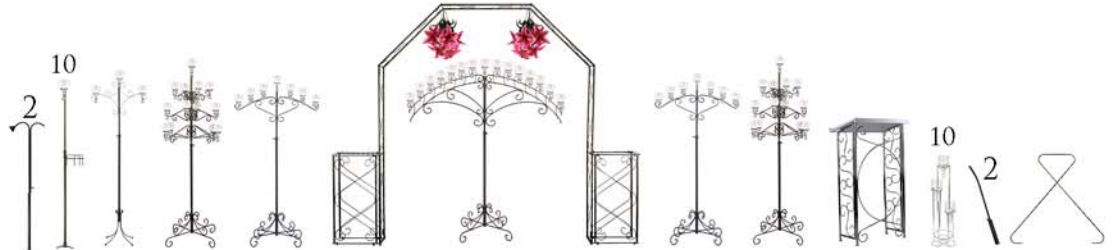

PKG-TD-2
TEARDROP PACKAGE - COMPLETE
$3499 (SAVE OVER $500)