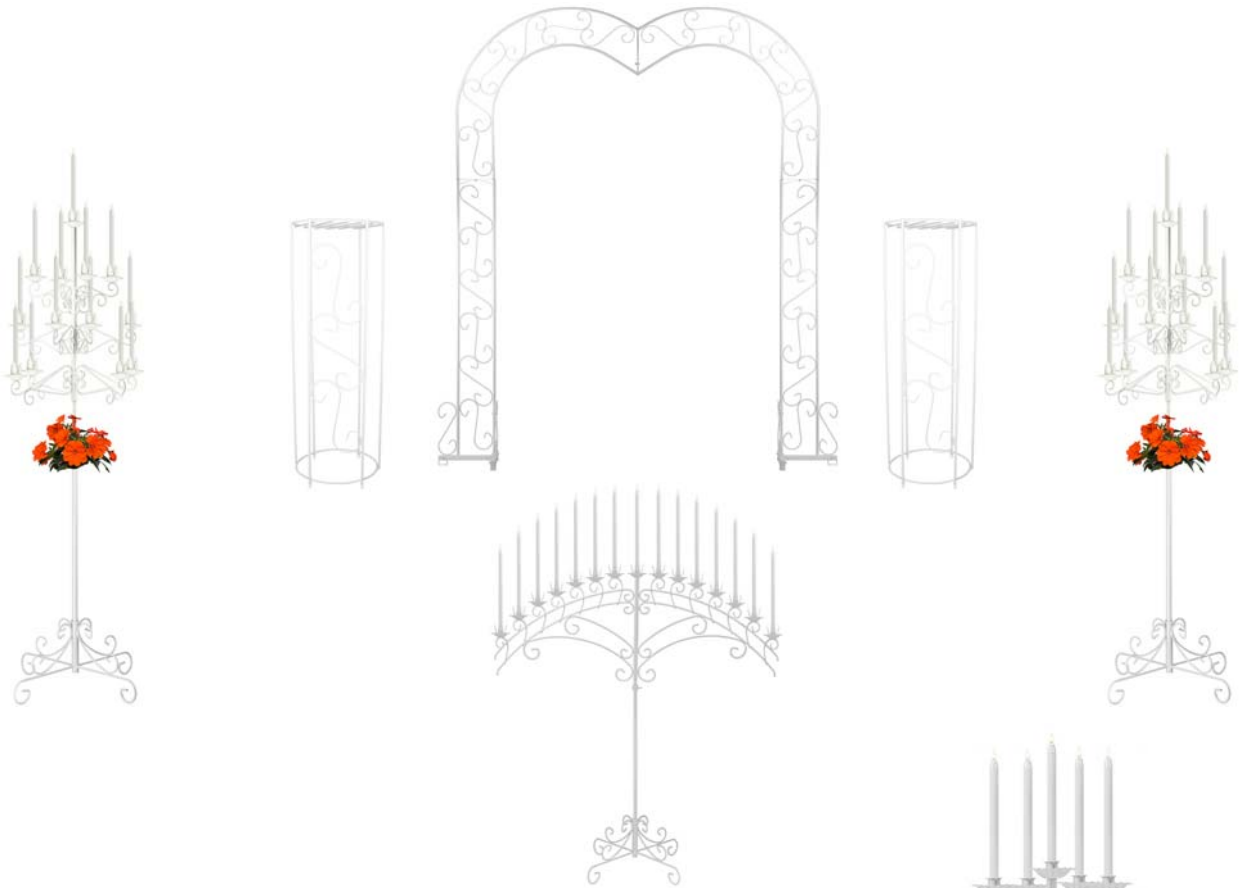

Current NEW Candelabra Specials

The items below are new (not scratch & ding) and are subject to availability. Order must be placed over phone. Scratch & Ding Specials on separate flyer.

THE SWEETHEART SPECIAL – WHITE OR ONYX BRONZE

A great deal on a basic new package for someone just getting started! Includes a heart arch, two columns, one 15-light fan and two 13-light trees – you can also add-on additional items for a great low price!

Normally \$1500, but on sale while supplies last for only \$799!!

PLUS, if you purchase the SweetHeart Special, you can add a 10-pack of (TC-37) 37" tabletop candelabras on for just \$99!!

10 Pack

ELEGANT TEARDROP PACKAGE

Two FC-9TRTD and one FC-10FA – REGULAR: \$870, NOW: \$499

This is a great teardrop set and is reduced in price to clear out some extra units. Includes the teardrop glass, two trees and one 10-light fan. Available in White or Onyx Bronze.