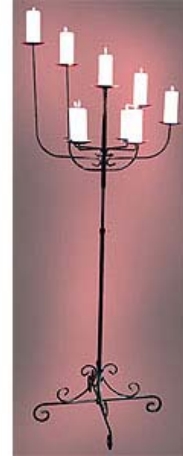

(May have slight scratches)

WAS: \$89.99, **NOW: \$9.99**

9-Light Celebration

CGZ-9

(FINISH PROBLEMS)

(Needs paint)

WAS: \$299.99, **NOW: \$119.99**

Wedding Columns

CO-38

(FINISH PROBLEMS)

(May need paint)

WAS: \$149.99, **NOW: \$59.99**

Tabletop Candelabras

TC-37-WH

(MINOR FINISH BLEMISHES)

(White or Onyx Bronze)