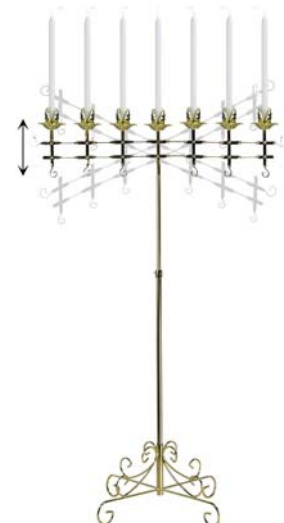

White 13-Light Tree Candelabra
FC-13TR-WH
 (MINOR FINISH ISSUES)
 WAS: \$249.99, **NOW: \$149.99**

3-Light Aisle Quick Clamp
AC-3QU-BR
 (MINOR BRASS BLEMISHES)
 WAS: \$119.99, **NOW: \$69.99**

Onyx Bronze 7-Light Adjustable
FC-7AD-ON
 (MINOR DINGS/FINISH ISSUES)
 WAS: \$179.99, **NOW: \$99.99**

White 7-Light Adjustable
FC-7AD-WH
 (SLIGHT MISMATCH TOP/BASE)
 WAS: \$179.99, **NOW: \$79.99**

Silvervein 7-Light Adjustable
FC-7AD-SV
 (DISCONTINUED COLOR)
 WAS: \$179.99, **NOW: \$79.99**

Brass 7-Light Adjustable
FC-7AD-BR
 (OFF COLOR – GREENISH TINT)
 WAS: \$179.99, **NOW: \$69.99**

Unity Top Only (No Accessories)
UNITY-TOP-BR

(SLIGHT SCRATCH & DING)
 (Fit in aisle or unity candelabras)
 WAS: \$49.99, **NOW: \$9.99**

Unity Candelabra
UC-3 (all colors)

(FINISH PROBLEMS)
 (Good structure – needs paint)
 WAS: \$159.99, **NOW: \$69.99**

15-Light Spiral Candelabra
FC-15SP-BR

(SCRATCHES IN FINISH)
 (OK from distance, noticeable close)
 WAS: \$269.99, **NOW: \$169.99**

Aisle Candelabra
AC-1FR

(FINISH PROBLEMS)
 (Good structure, needs paint)
 WAS: \$119.99, **NOW: \$49.99**