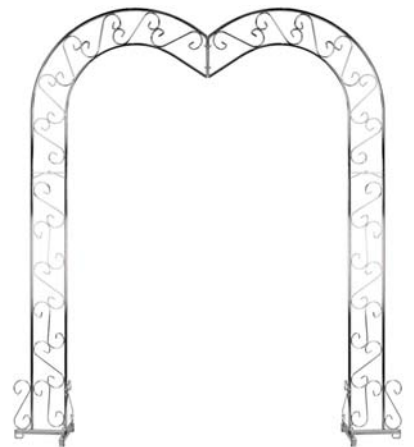

***Wedding Arch
 WA-50-BR***

(SLIGHTLY FLIMSY)
 (Sturdy up with modifications)
 WAS: \$469.99, **NOW: \$149.99**

***Teardrop Spirals
 FC-10SP-BR***

(FINISH PROBLEMS)
 (Includes glass, may need paint)
 WAS: \$249.99, **NOW: \$99.99**

***Wedding Arch w/ columns
 WA-55CO***

(FINISH PROBLEMS)
 (Good structure, needs paint)
 WAS: \$749.99, **NOW: \$449.99**

***Heart Wedding Arch
 WA-60HE-ALL COLORS***

(NEEDS COMPLETE PAINT)
 (Good structure, may need paint)
 WAS: \$499.99, **NOW: \$179.99**