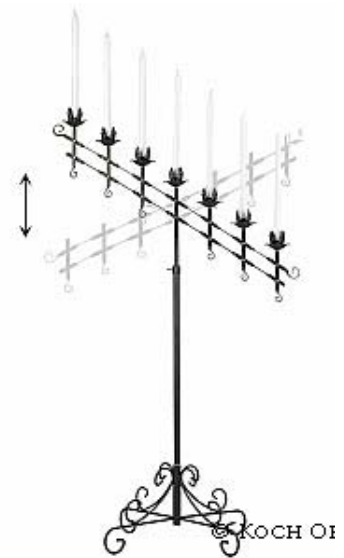

White 13-Light Tree Candelabra
FC-13TR-WH
 (MINOR FINISH ISSUES)
 WAS: \$249.99, **NOW: \$149.99**

3-Light Aisle Quick Clamp
AC-3QU-BR
 (MINOR BRASS BLEMISHES)
 WAS: \$119.99, **NOW: \$69.99**

Onyx Bronze 7-Light Adjustable
FC-7AD-ON
 (MINOR DINGS/FINISH ISSUES)
 WAS: \$179.99, **NOW: \$99.99**

White 7-Light Adjustable
FC-7AD-WH
 (SLIGHT MISMATCH TOP/BASE)
 WAS: \$179.99, **NOW: \$79.99**

Silvervein 7-Light Adjustable
FC-7AD-SV
 (DISCONTINUED COLOR)
 WAS: \$179.99, **NOW: \$79.99**

Brass 7-Light Adjustable
FC-7AD-BR
 (OFF COLOR – GREENISH TINT)
 WAS: \$179.99, **NOW: \$69.99**