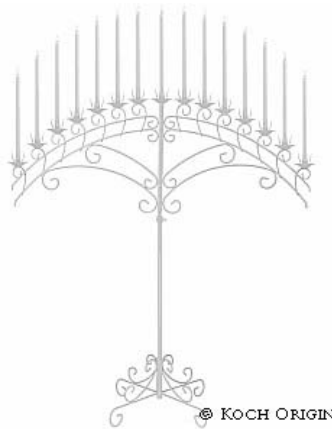

15-Light Fan Candelabra - White
FC-15FA-WH

(MINOR FINISH PROBLEMS)
(Needs some touch up paint)
WAS: $319.99, **NOW: $199.99**