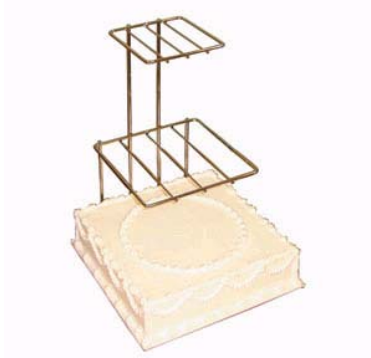

Cake Stands

CSZ-200

(DISCONTINUED)

(May have slight scratches)

WAS: $89.99, **NOW: $9.99**